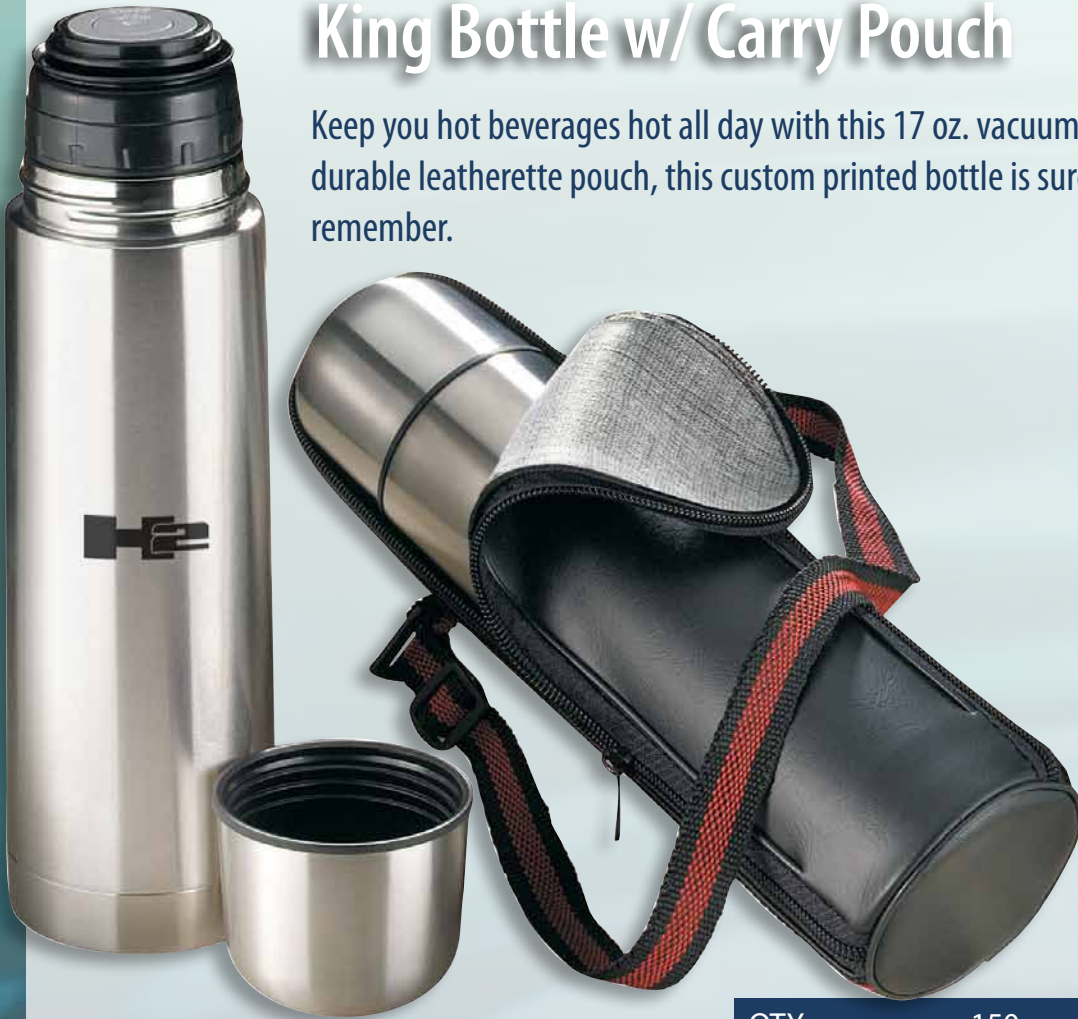

Drinkware CATALOG

King Bottle w/ Carry Pouch

Keep your hot beverages hot all day with this 17 oz. vacuum bottle. Complete with a durable leatherette pouch, this custom printed bottle is sure to be a gift your clients will remember.

Imprinting: (One color imprint only)
Set-up charge $45(V).

DRK170 (Stainless)

QTY:	150	250	500	
PRICE:	$ 8.93	$ 8.71	$ 8.49	3R